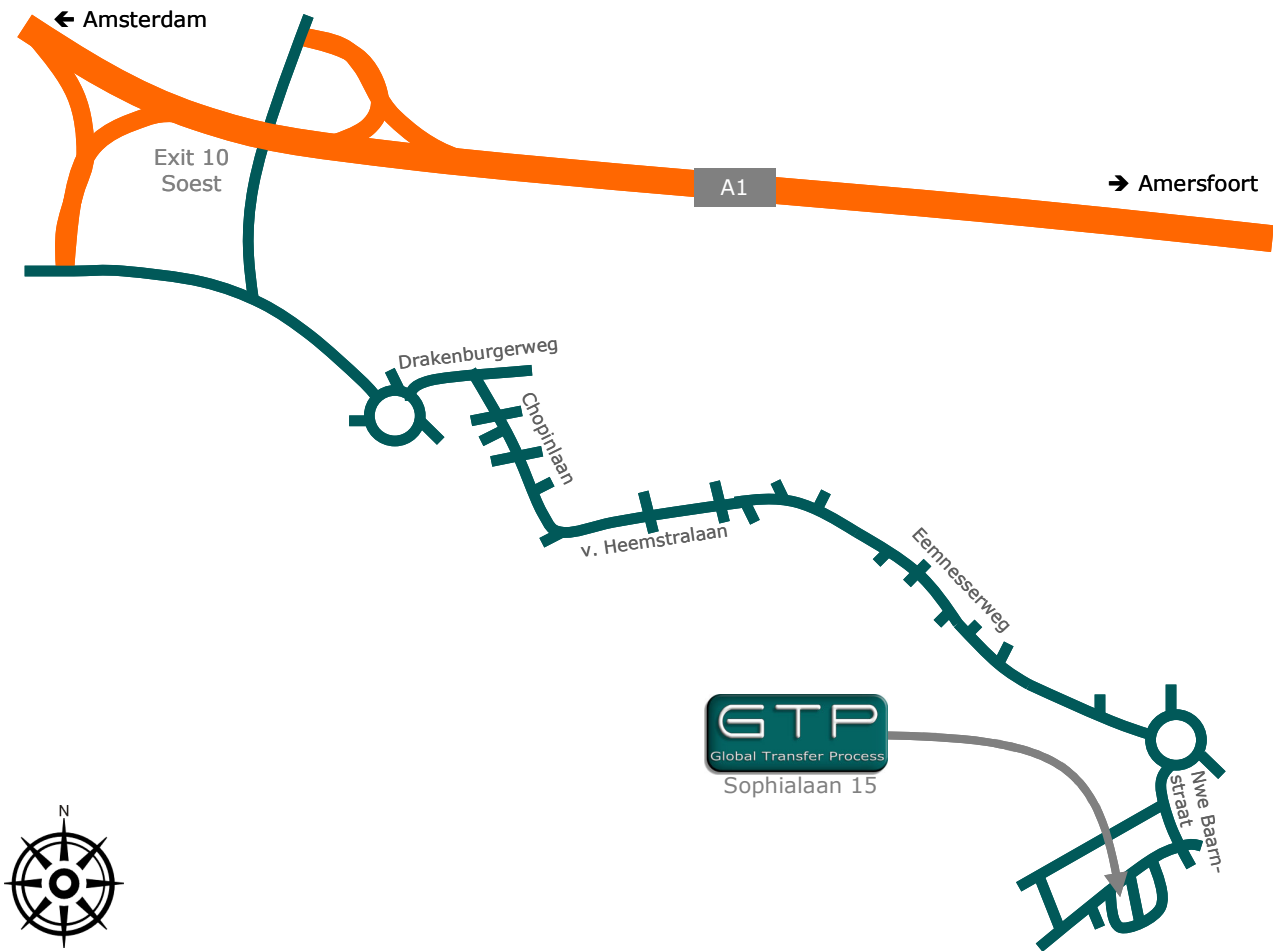

Sophialaan 15
T: +31 (0) 35 543 65 01
www.GTP-it.nl
Chamber of Commerce 34074897

3743 CT Baarn, The Netherlands
F: +31 (0) 84 224 15 80
info@GTP-it.nl
VAT nr. NL.8047.90.322